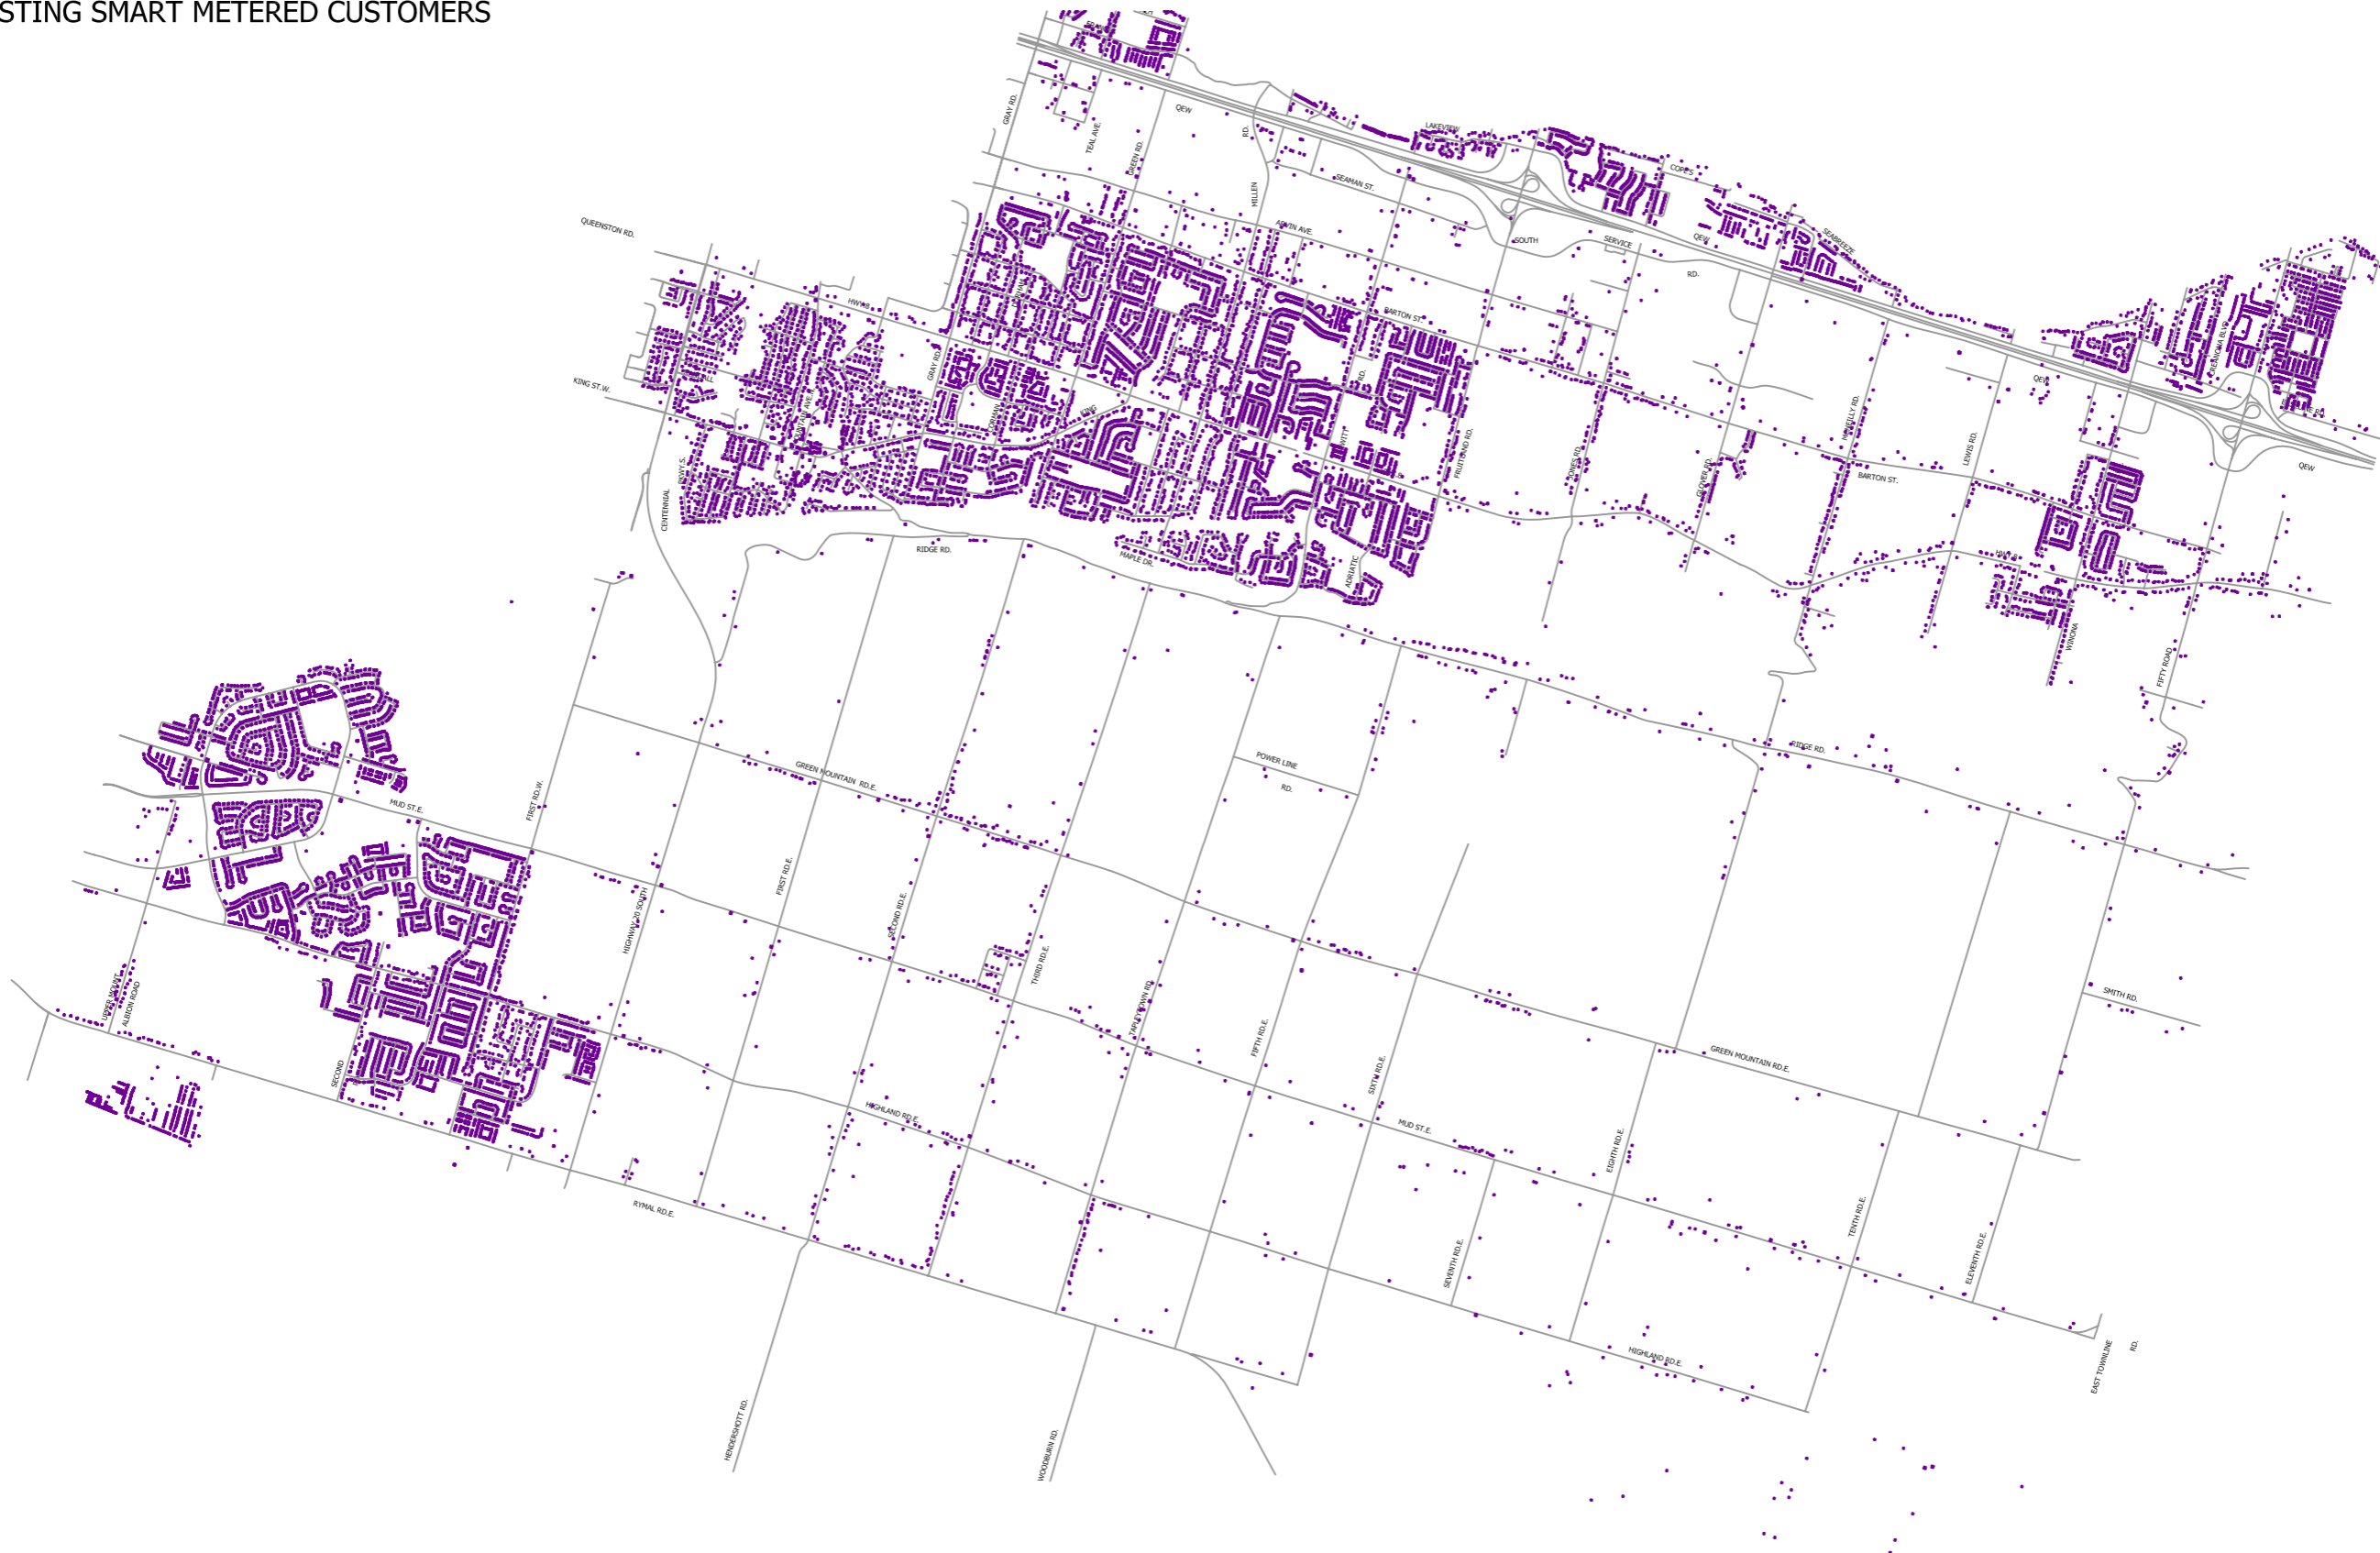

STONEY CREEK

 EXISTING SMART METERED CUSTOMERS

HORIZON UTILITIES CORPORATION