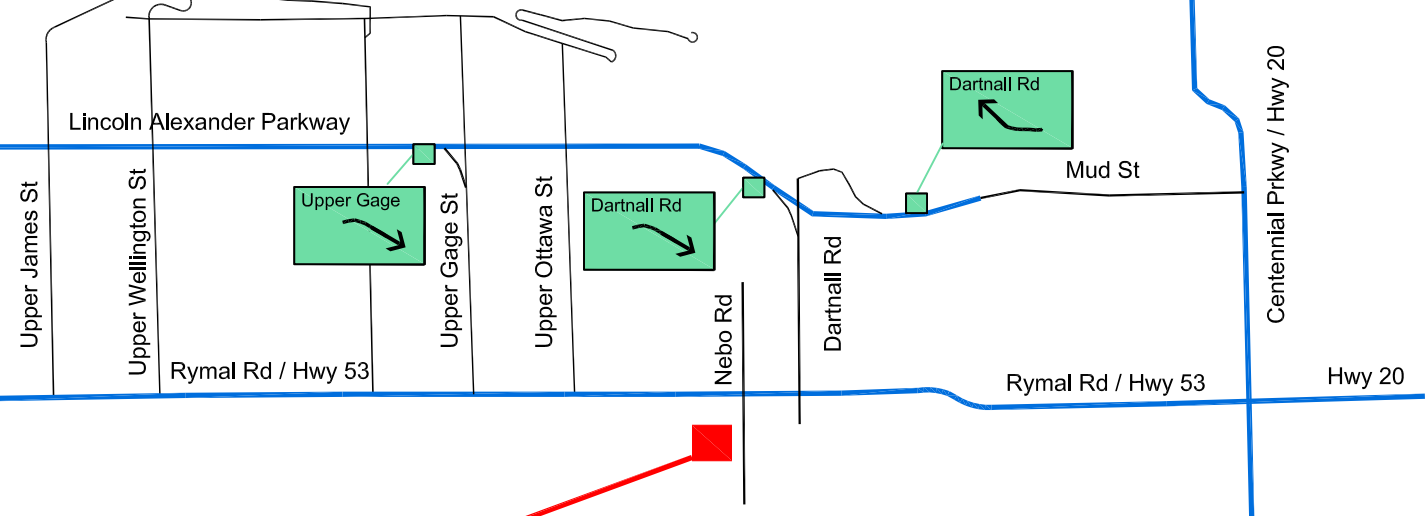

Hamilton Harbour

From Toronto
Via Burlington Skyway Bridge

Lake Ontario

From Toronto
Via Hwy 403

Lower Hamilton

Centennial Prkw
From Niagara Falls

Centennial Prkw

Dartnall Rd

Lincoln Alexander Prkw

Lincoln Alexander Prkw

Upper Gage

Dartnall Rd

From Brantford

CITY OF HAMILTON

NEBO SERVICE CENTRE
450 Nebo Road
Hamilton, Ontario L8W 3P5
Phone: 905-522-6611